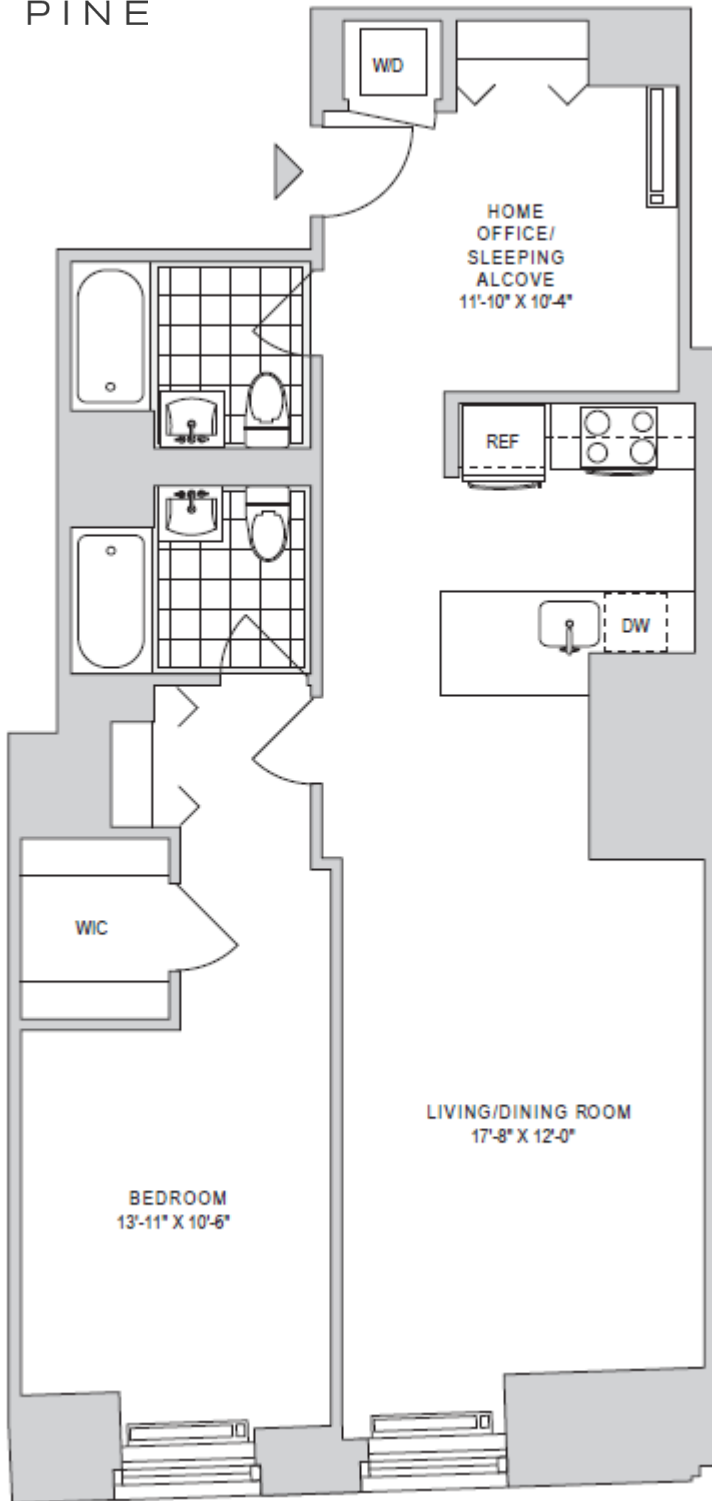

RESIDENCES 727-1027

1 BEDROOM, 2 BATH + ALCOVE
1,007 sq/ft

All dimensions are approximate and subject to construction variances. Plans may contain variation from floor to floor. Floor plans may be of a representative unit. Contact leasing office for details.

(MX1A20)

DTH CAPITAL