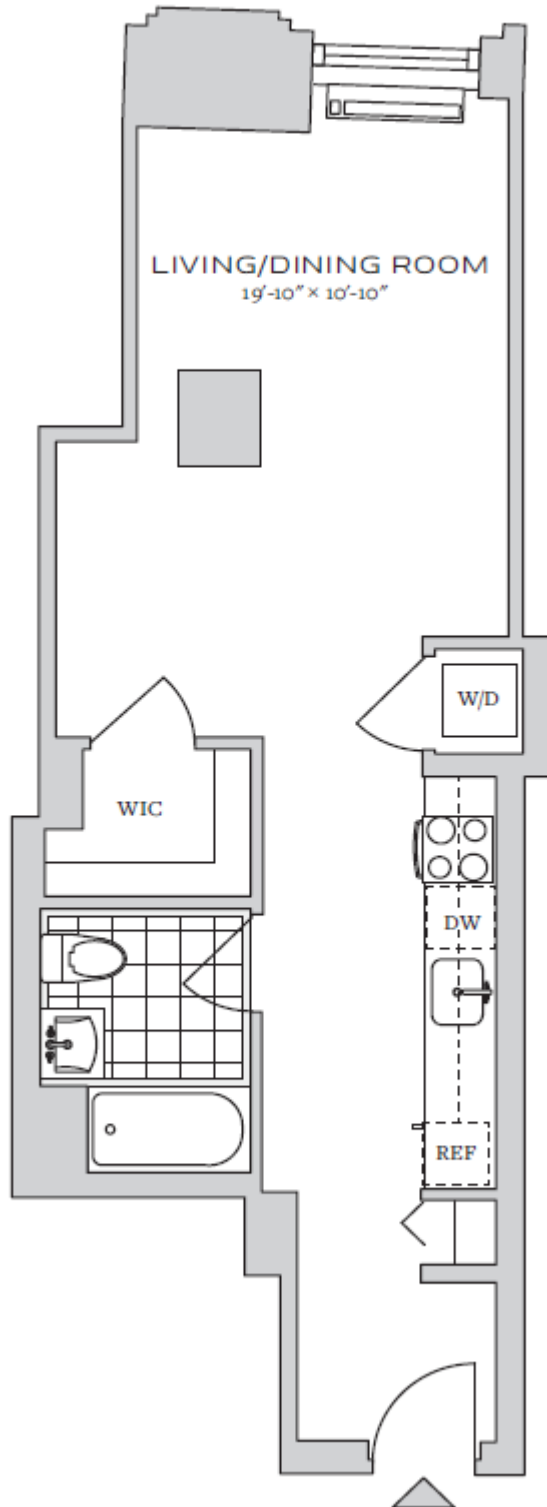

RESIDENCES 1509-1709

STUDIO

514 sq/ft

All dimensions are approximate and subject to construction variances. Plans may contain variation from floor to floor. Floor plans may be of a representative unit. Contact leasing office for details.

(MX0A10)

DTH CAPITAL